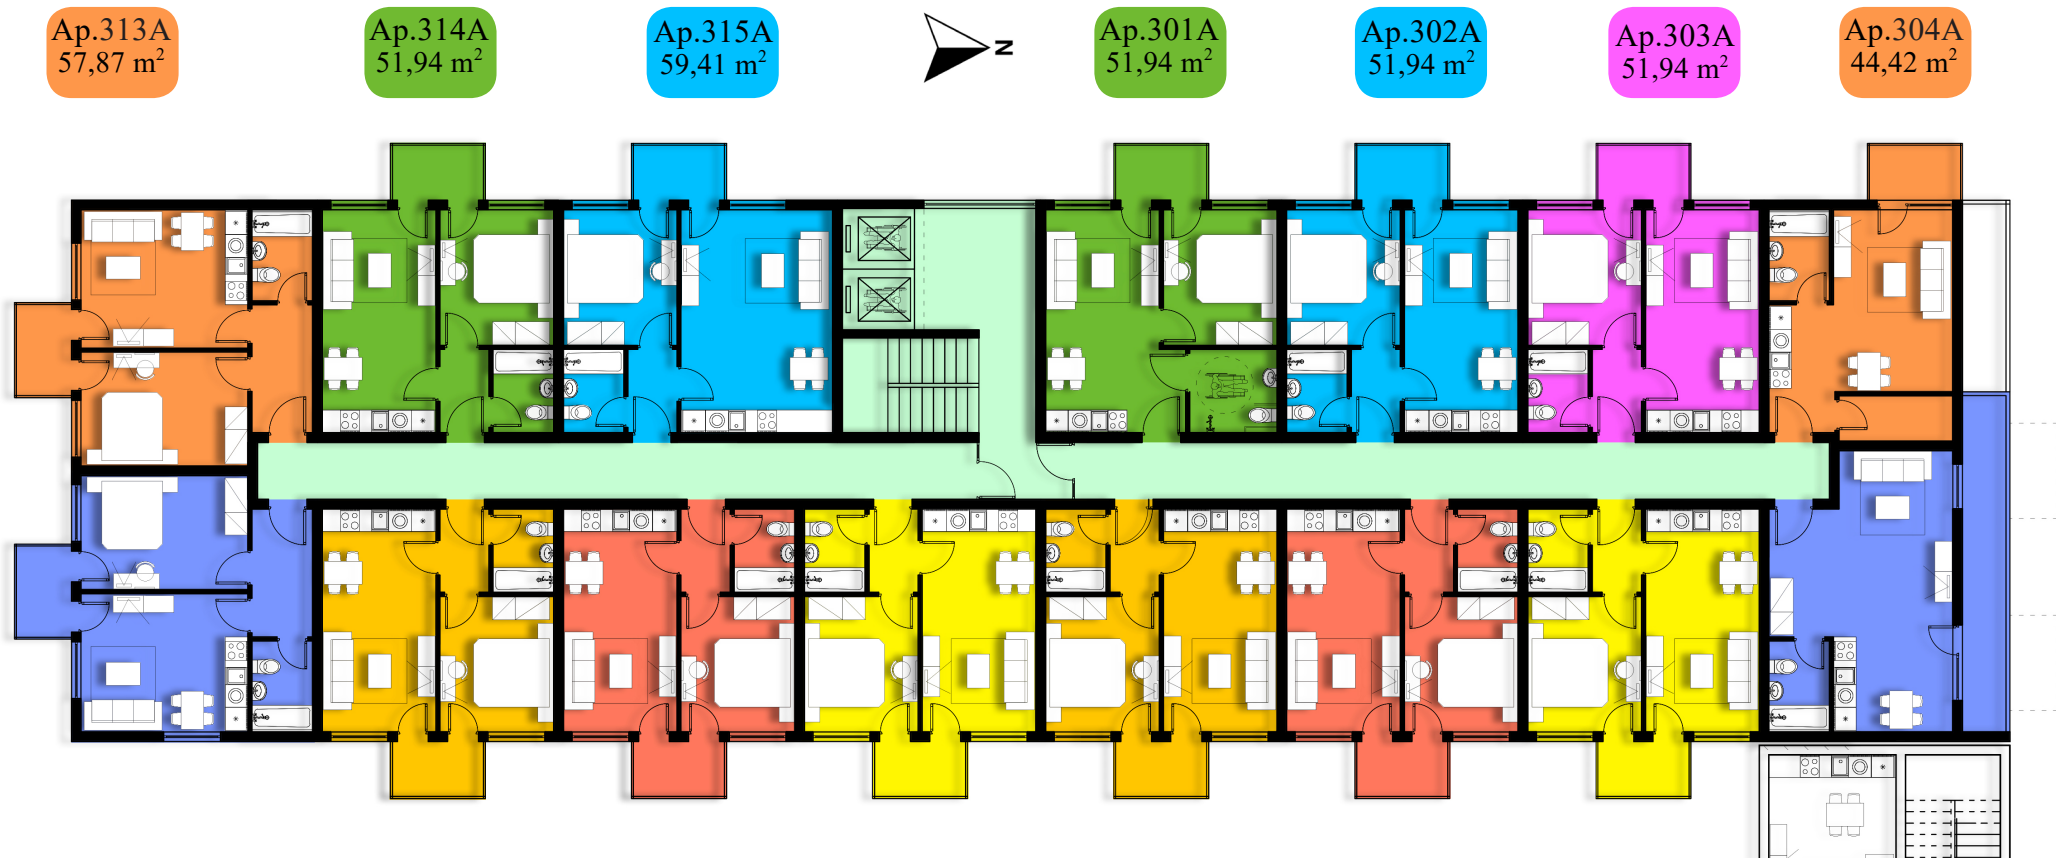

Name	Bedrooms	Total area
Apt.101A	1 bedroom	47,46
Apt.102A	1 bedroom	47,46
Apt.103A	1 bedroom	47,46
Apt.104A	1 bedroom	53,38
Apt.105A	1 bedroom	53,38
Apt.106A	1 bedroom	47,46
Apt.107A	1 bedroom	54,94

Key Plan

Ap.213A  
40,60 m<sup>2</sup>

Ap.212A  
51,94 m<sup>2</sup>

Ap.211A  
51,94 m<sup>2</sup>

Ap.210A  
37,16 m<sup>2</sup>

Ap.209A  
47,46 m<sup>2</sup>

Ap.208A  
47,46 m<sup>2</sup>

Ap.207A  
47,46 m<sup>2</sup>

Ap.206A  
36,06 m<sup>2</sup>

Ap.205A  
34,32 m<sup>2</sup>

Name	Bedrooms	Total area
Apt.201A	1 bedroom	47,46
Apt.202A	1 bedroom	47,46
Apt.203A	1 bedroom	47,46
Apt.204A	Studio	36,06
Apt.205A	Studio	34,32
Apt.206A	Studio	36,06
Apt.207A	1 bedroom	47,46
Apt.208A	1 bedroom	47,46

Name	Bedrooms	Total area
Apt.209A	1 bedroom	47,46
Apt.210A	Studio	37,16
Apt.211A	1 bedroom	51,94
Apt.212A	1 bedroom	51,94
Apt.213A	Studio	40,60
Apt.214A	Studio	40,60
Apt.215A	1 bedroom	51,94
Apt.216A	1 bedroom	59,41