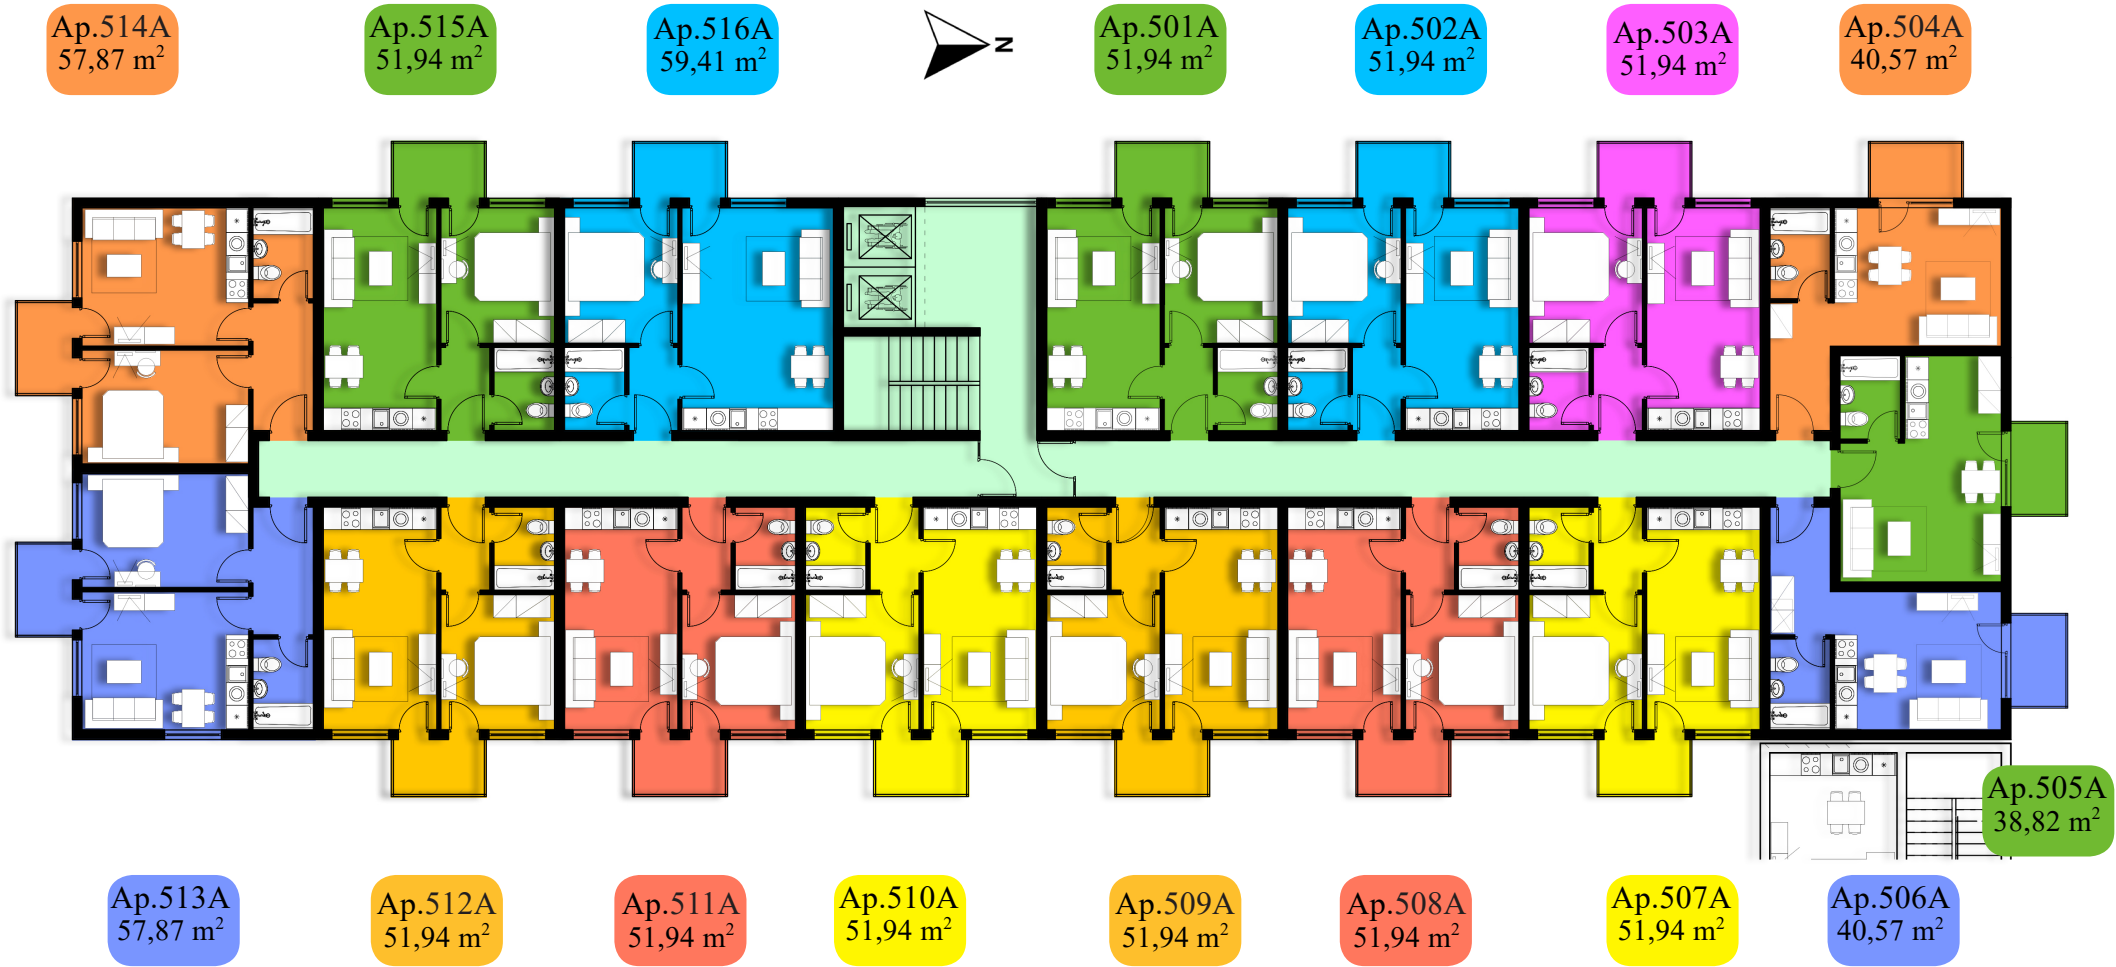

Name	Bedrooms	Total area
Apt.501A	1 bedroom	51,94
Apt.502A	1 bedroom	51,94
Apt.503A	1 bedroom	51,94
Apt.504A	Studio	40,57
Apt.505A	Studio	38,82
Apt.506A	Studio	40,57
Apt.507A	1 bedroom	51,94
Apt.508A	1 bedroom	51,94

Name	Bedrooms	Total area
Apt.509A	1 bedroom	51,94
Apt.510A	1 bedroom	51,94
Apt.511A	1 bedroom	51,94
Apt.512A	1 bedroom	51,94
Apt.513A	1 bedroom	57,87
Apt.514A	1 bedroom	57,87
Apt.515A	1 bedroom	51,94
Apt.516A	1 bedroom	59,41