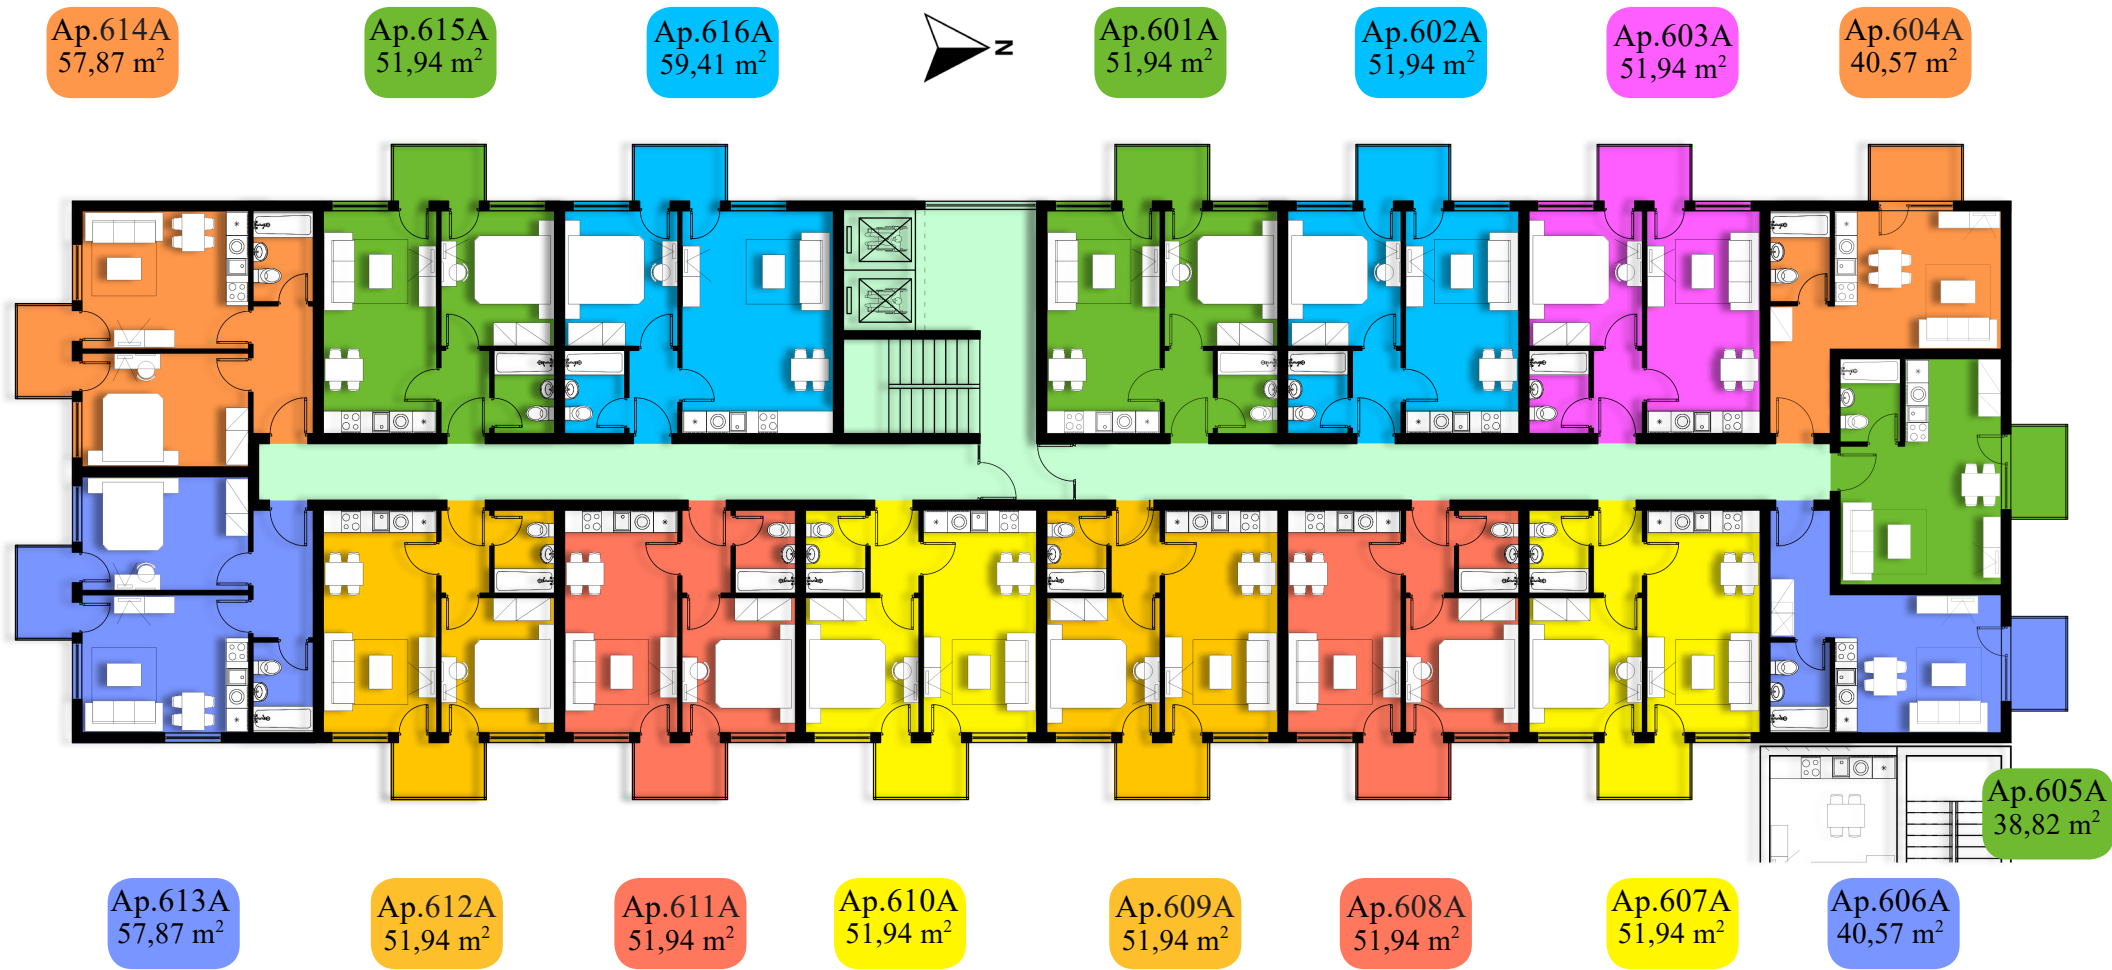

Ap.614A
57,87 m²

Ap.615A
51,94 m²

Ap.616A
59,41 m²

Ap.601A
51,94 m²

Ap.602A
51,94 m²

Ap.603A
51,94 m²

Ap.604A
40,57 m²

Ap.613A
57,87 m²

Ap.612A
51,94 m²

Ap.611A
51,94 m²

Ap.610A
51,94 m²

Ap.609A
51,94 m²

Ap.608A
51,94 m²

Ap.607A
51,94 m²

Ap.606A
40,57 m²

Ap.605A
38,82 m²

Name	Bedrooms	Total area
Apt.601A	1 bedroom	51,94
Apt.602A	1 bedroom	51,94
Apt.603A	1 bedroom	51,94
Apt.604A	Studio	40,57
Apt.605A	Studio	38,82
Apt.606A	Studio	40,57
Apt.607A	1 bedroom	51,94
Apt.608A	1 bedroom	51,94

Name	Bedrooms	Total area
Apt.609A	1 bedroom	51,94
Apt.610A	1 bedroom	51,94
Apt.611A	1 bedroom	51,94
Apt.612A	1 bedroom	51,94
Apt.613A	1 bedroom	57,87
Apt.614A	1 bedroom	57,87
Apt.615A	1 bedroom	51,94
Apt.616A	1 bedroom	59,41