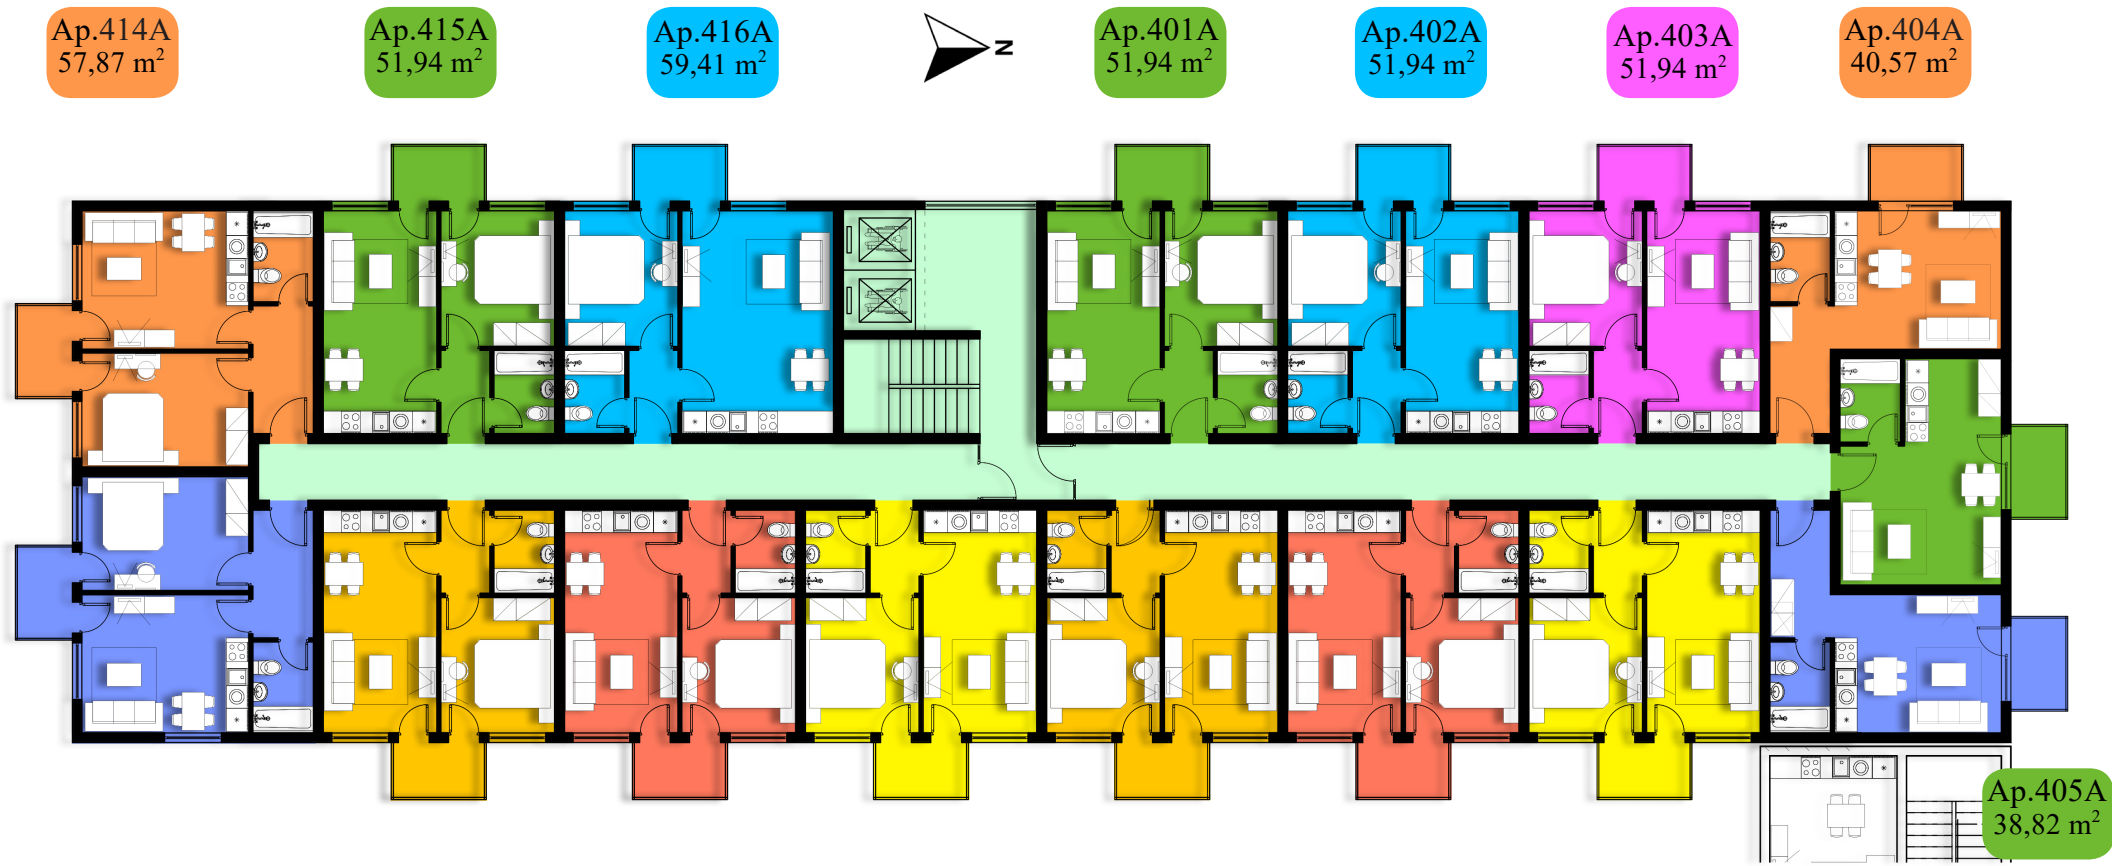

- Ap.413A
  57,87 m²
- Ap.412A
  51,94 m²
- Ap.411A
  51,94 m²
- Ap.410A
  51,94 m²
- Ap.409A
  51,94 m²
- Ap.408A
  51,94 m²
- Ap.407A
  51,94 m²
- Ap.406A
  40,57 m²

Name	Bedrooms	Total area
Apt.401A	1 bedroom	51,94
Apt.402A	1 bedroom	51,94
Apt.403A	1 bedroom	51,94
Apt.404A	Studio	40,57
Apt.405A	Studio	38,82
Apt.406A	Studio	40,57
Apt.407A	1 bedroom	51,94
Apt.408A	1 bedroom	51,94

Name	Bedrooms	Total area
Apt.409A	1 bedroom	51,94
Apt.410A	1 bedroom	51,94
Apt.411A	1 bedroom	51,94
Apt.412A	1 bedroom	51,94
Apt.413A	1 bedroom	57,87
Apt.414A	1 bedroom	57,87
Apt.415A	1 bedroom	51,94
Apt.416A	1 bedroom	59,41